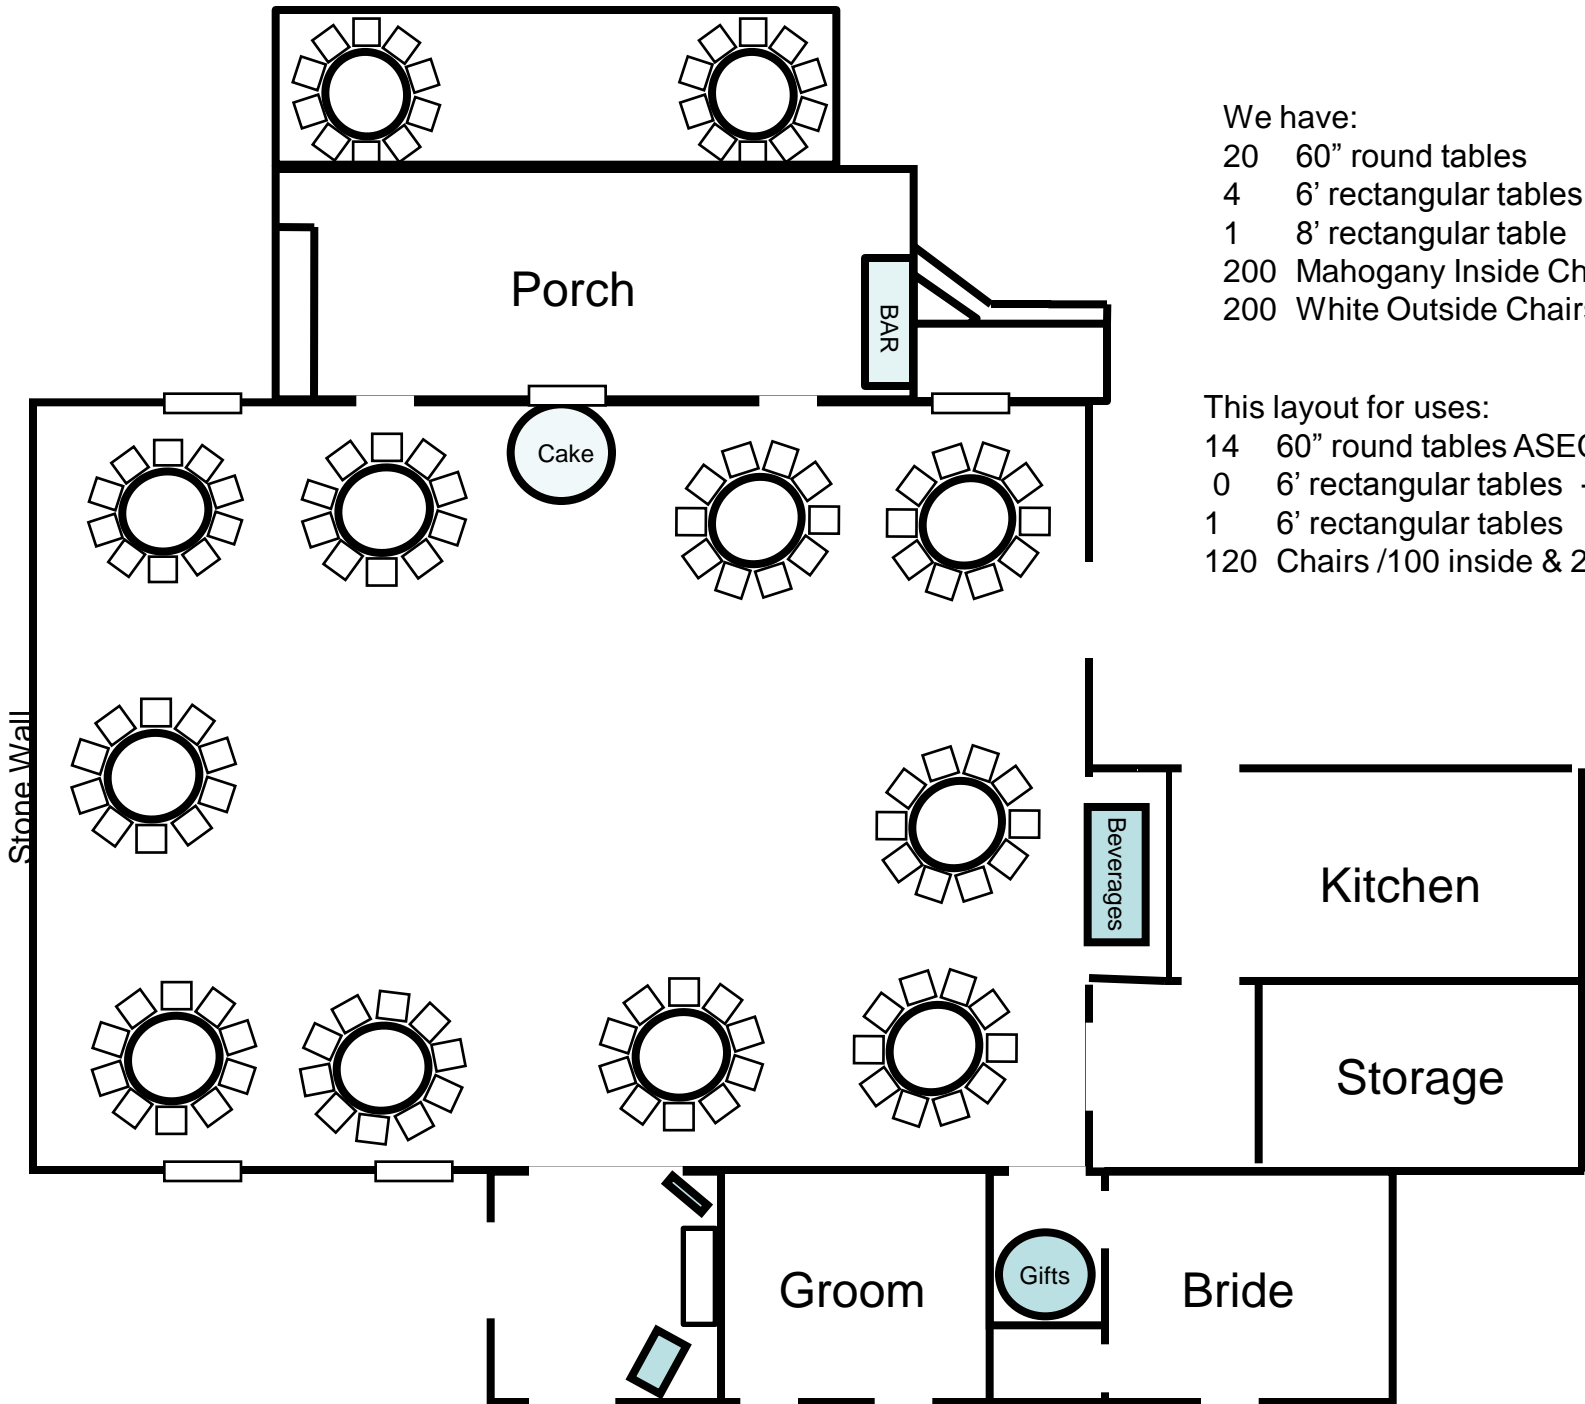

Kitchen

Storage

Groom

Gifts

Bride

We have:
 20 60" round tables
 4 6' rectangular tables
 1 8' rectangular table
 200 Mahogany Inside Chairs
 200 White Outside Chairs

This layout for uses:
 14 60" round tables ASEC
 0 6' rectangular tables - ASEC
 1 6' rectangular tables
 120 Chairs /100 inside & 20 outside

We have:
 20 60" round tables
 4 6' rectangular tables
 1 8' rectangular table
 200 Mahogany Inside Chairs
 200 White Outside Chairs

This layout uses:
 18 60" round tables
 4 6' rectangular tables
 1 8' rectangular table
 160 Chairs /150 inside & 10 outside

This layout is based on our Open House on October 15, 2005.

We have:

- 20 60" round tables
- 4 6' rectangular tables
- 1 8' rectangular table
- 200 Mahogany Inside Chairs
- 200 White Outside Chairs

Stone Accent Wall

Each shelf is 12" wide and 8" deep