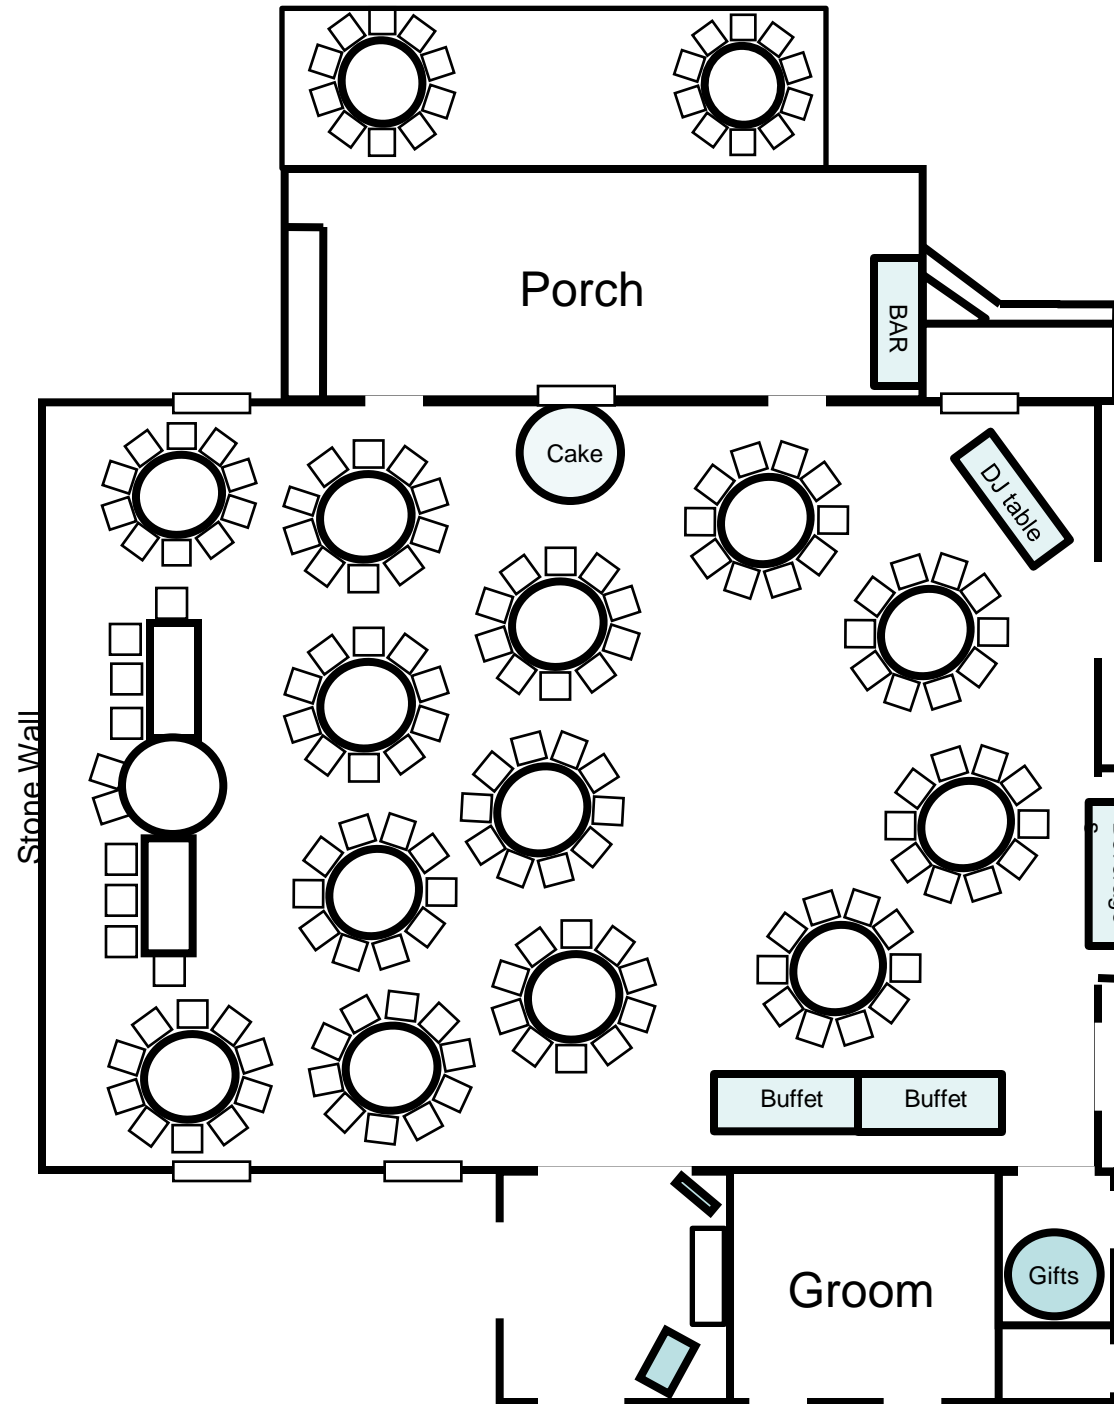

Kitchen

Storage

Groom

Gifts

Bride

We have:
 20 60" round tables
 4 6' rectangular tables
 1 8' rectangular table
 200 Mahogany Inside Chairs
 200 White Outside Chairs

This layout for uses:
 14 60" round tables ASEC
 0 6' rectangular tables - ASEC
 1 6' rectangular tables
 120 Chairs /100 inside & 20 outside

We have:
 20 60" round tables
 4 6' rectangular tables
 1 8' rectangular table
 200 Mahogany Inside Chairs
 200 White Outside Chairs

This layout uses:
 18 60" round tables
 4 6' rectangular tables
 1 8' rectangular table
 160 Chairs /150 inside & 10 outside

Stone Wall

Porch

Appetizers

Bar

Cake

DJ

Beverages

Kitchen

Buffet Tables

Storage

Groom

Gifts

Bride

We have:
 20 60" round tables
 4 6' rectangular tables
 1 8' rectangular table
 200 Mahogany Inside Chairs
 200 White Outside Chairs

This layout:
 18 60" round tables ASEC
 4 6' rectangular tables -ASEC
 2 8' rectangular tables - Caterer
 160 Chairs /140 inside & 20 outside