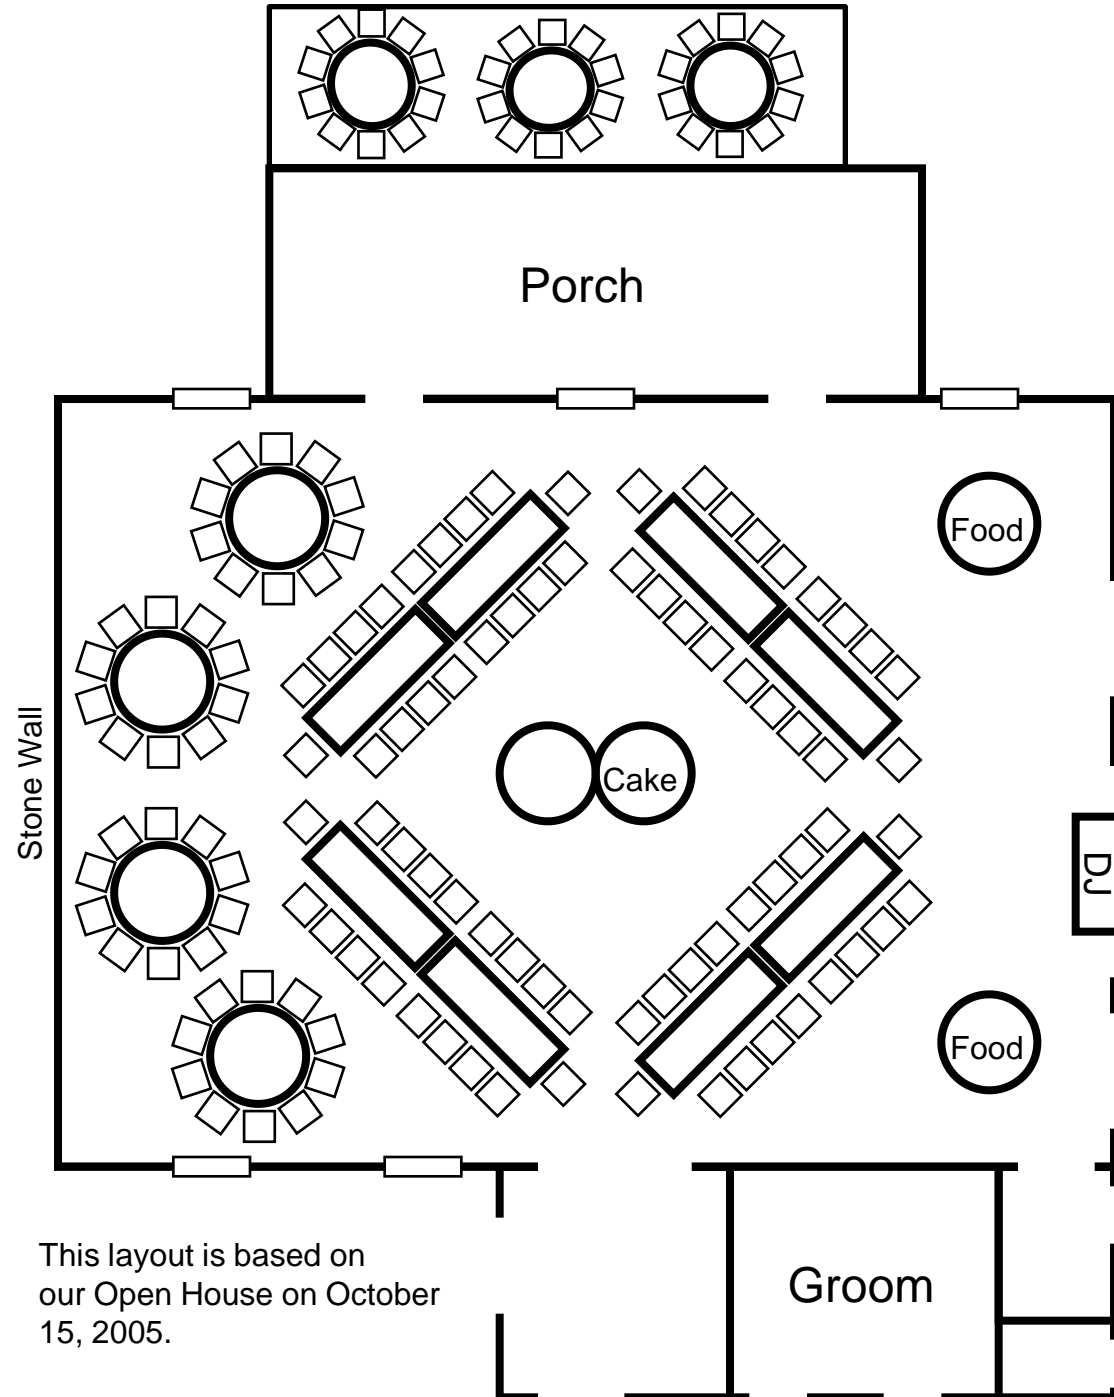

Kitchen

Storage

Groom

Gifts

Bride

We have:
 20 60" round tables
 4 6' rectangular tables
 1 8' rectangular table
 200 Mahogany Inside Chairs
 200 White Outside Chairs

This layout for uses:
 14 60" round tables ASEC
 0 6' rectangular tables - ASEC
 1 6' rectangular tables
 120 Chairs /100 inside & 20 outside

We have:
 20 60" round tables
 4 6' rectangular tables
 1 8' rectangular table
 200 Mahogany Inside Chairs
 200 White Outside Chairs

This layout uses:
 18 60" round tables
 4 6' rectangular tables
 1 8' rectangular table
 160 Chairs /150 inside & 10 outside

Buffet Tables

Storage

Groom

Gifts

Bride

We have:
 20 60" round tables
 4 6' rectangular tables
 1 8' rectangular table
 200 Mahogany Inside Chairs
 200 White Outside Chairs

This layout:
 18 60" round tables ASEC
 4 6' rectangular tables -ASEC
 2 8' rectangular tables - Caterer
 160 Chairs /140 inside & 20 outside

We have:
 20 60" round tables
 4 6' rectangular tables
 1 8' rectangular table
 200 Mahogany Inside Chairs
 200 White Outside Chairs

This layout uses:
 17 60" round tables
 3 6' rectangular tables
 150 Chairs /120 inside & 30 outside