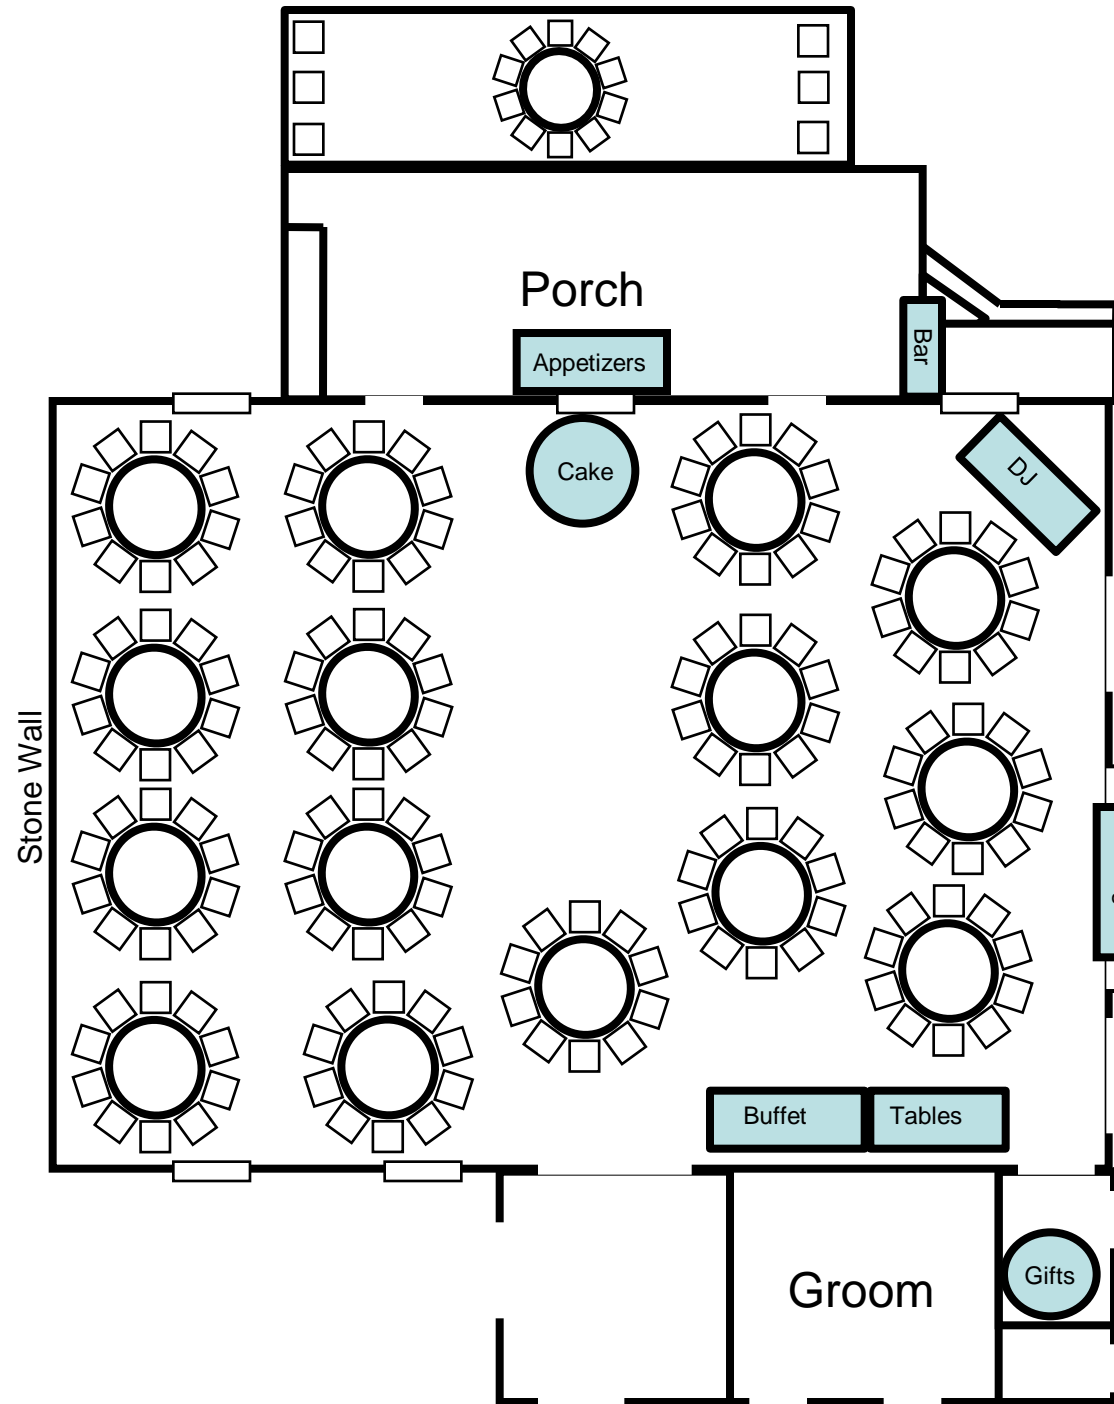

We have:
 20 60" round tables
 4 6' rectangular tables
 1 8' rectangular table
 200 Mahogany Inside Chairs
 200 White Outside Chairs

This layout uses:
 18 60" round tables
 4 6' rectangular tables
 160 Chairs /140 inside & 20 outside

Kitchen

Storage

Groom

Gifts

Bride

We have:
 20 60" round tables
 4 6' rectangular tables
 1 8' rectangular table
 200 Mahogany Inside Chairs
 200 White Outside Chairs

This layout for uses:
 14 60" round tables ASEC
 0 6' rectangular tables - ASEC
 1 6' rectangular tables
 120 Chairs /100 inside & 20 outside

We have:
 20 60" round tables
 4 6' rectangular tables
 1 8' rectangular table
 200 Mahogany Inside Chairs
 200 White Outside Chairs

This layout uses:
 18 60" round tables
 4 6' rectangular tables
 1 8' rectangular table
 160 Chairs /150 inside & 10 outside

This layout is based on our Open House on October 15, 2005.

We have:

- 20 60" round tables
- 4 6' rectangular tables
- 1 8' rectangular table
- 200 Mahogany Inside Chairs
- 200 White Outside Chairs

Stone Accent Wall