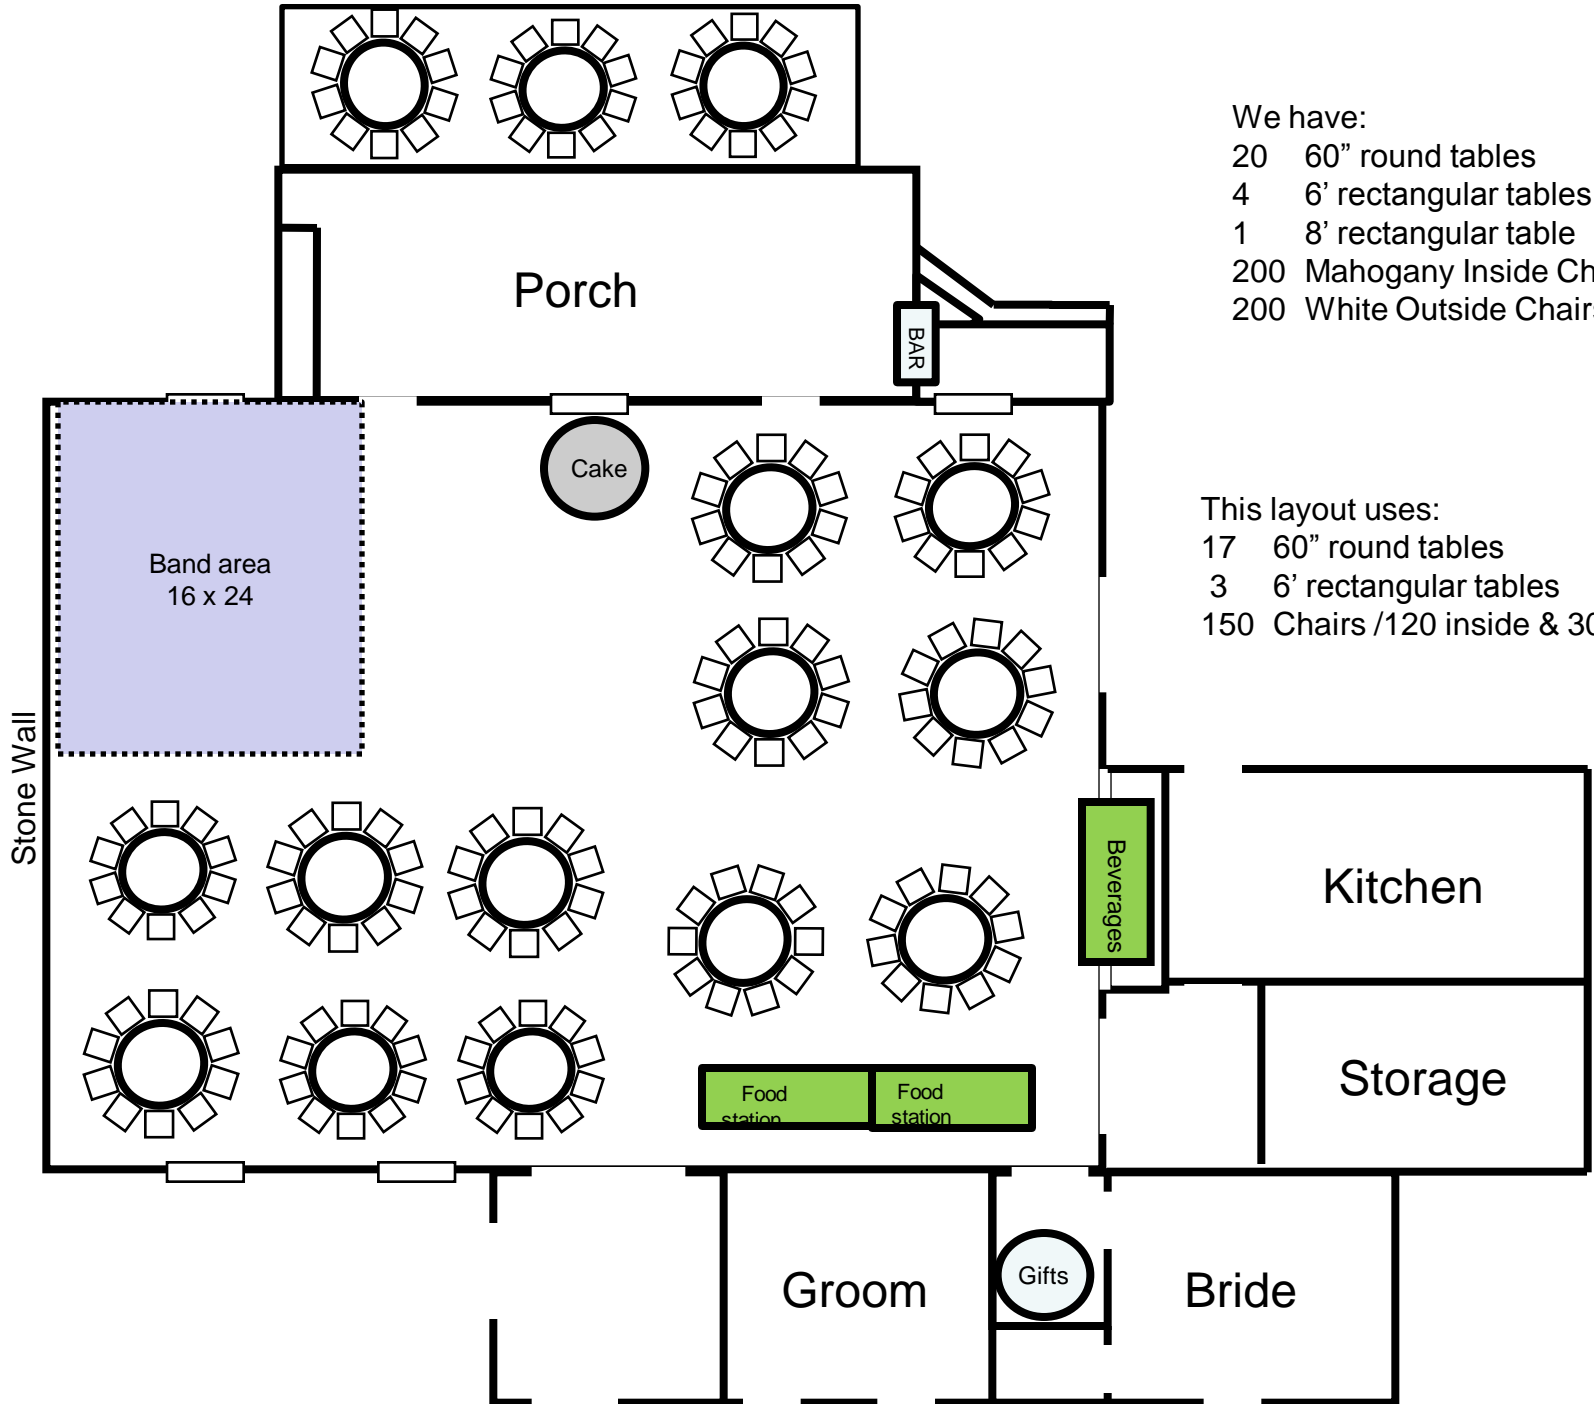

Buffet Tables

Storage

Groom

Gifts

Bride

We have:
 20 60" round tables
 4 6' rectangular tables
 1 8' rectangular table
 200 Mahogany Inside Chairs
 200 White Outside Chairs

This layout:
 18 60" round tables ASEC
 4 6' rectangular tables -ASEC
 2 8' rectangular tables - Caterer
 160 Chairs /140 inside & 20 outside