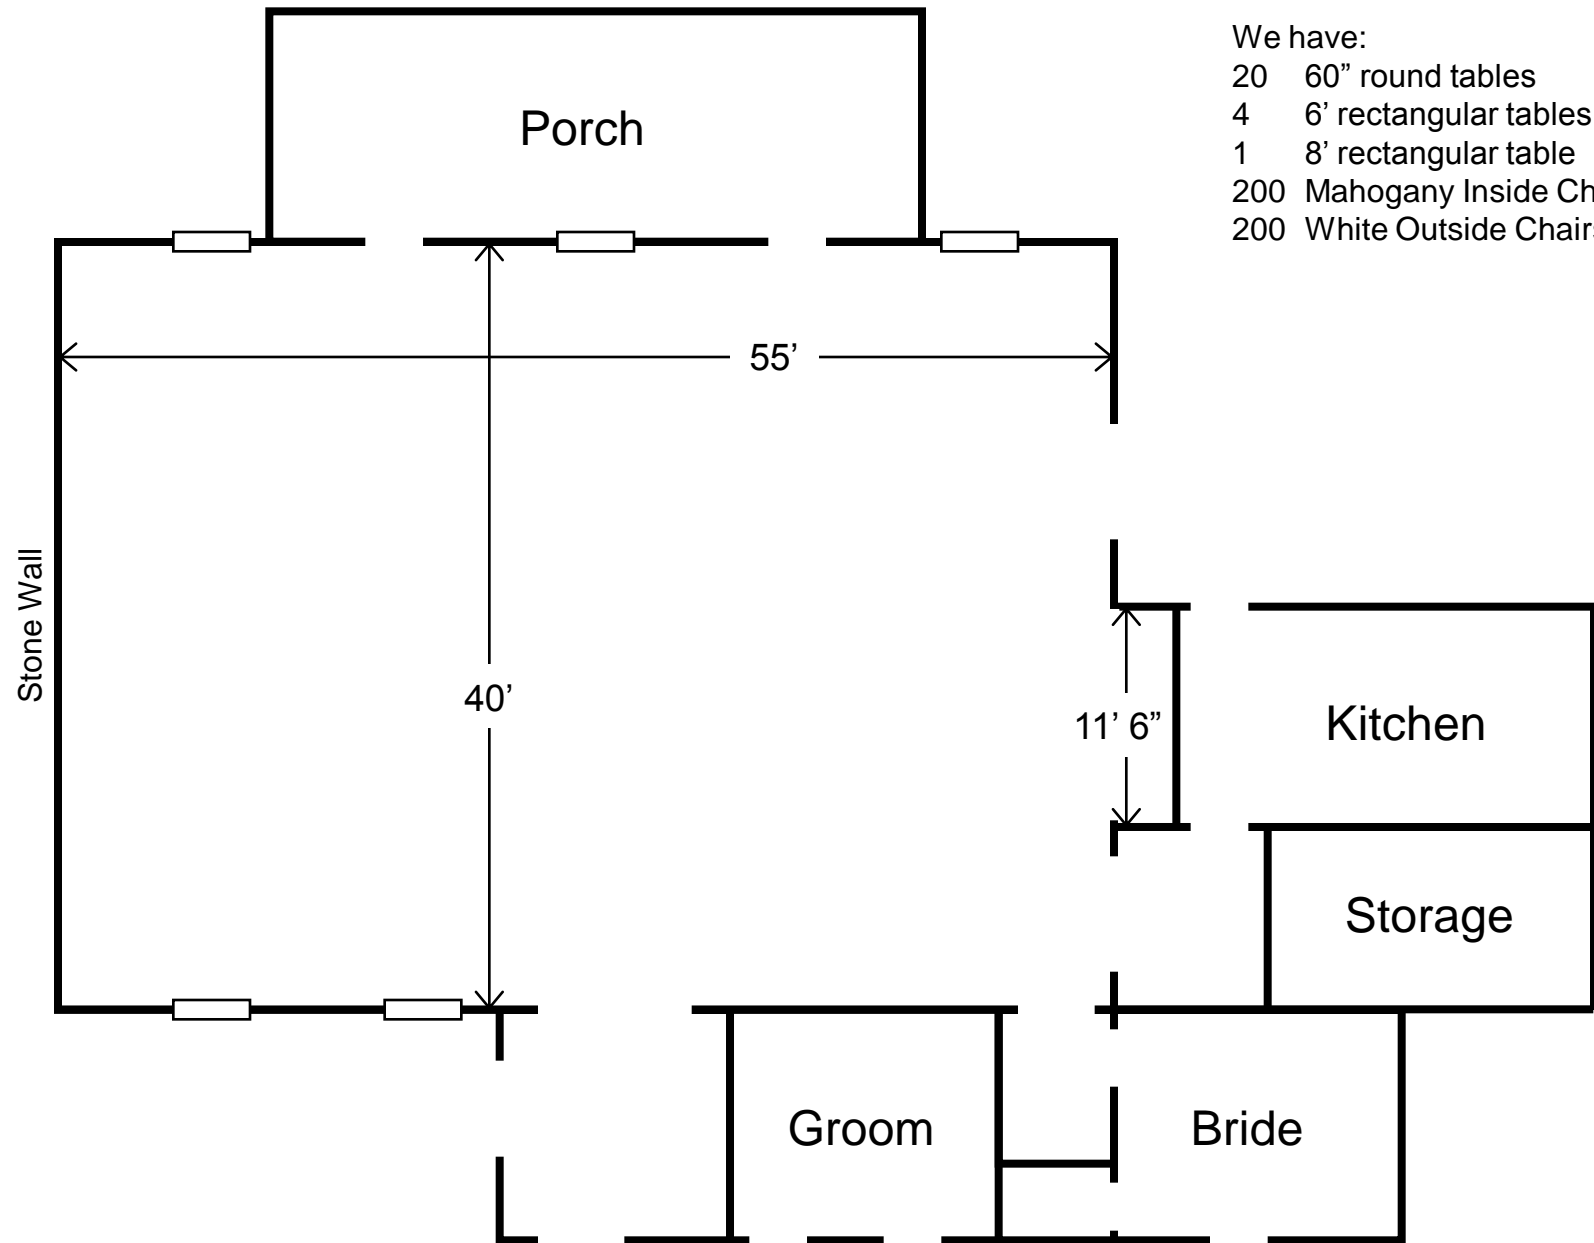

We have:

- 20 60" round tables
- 4 6' rectangular tables
- 1 8' rectangular table
- 200 Mahogany Inside Chairs
- 200 White Outside Chairs