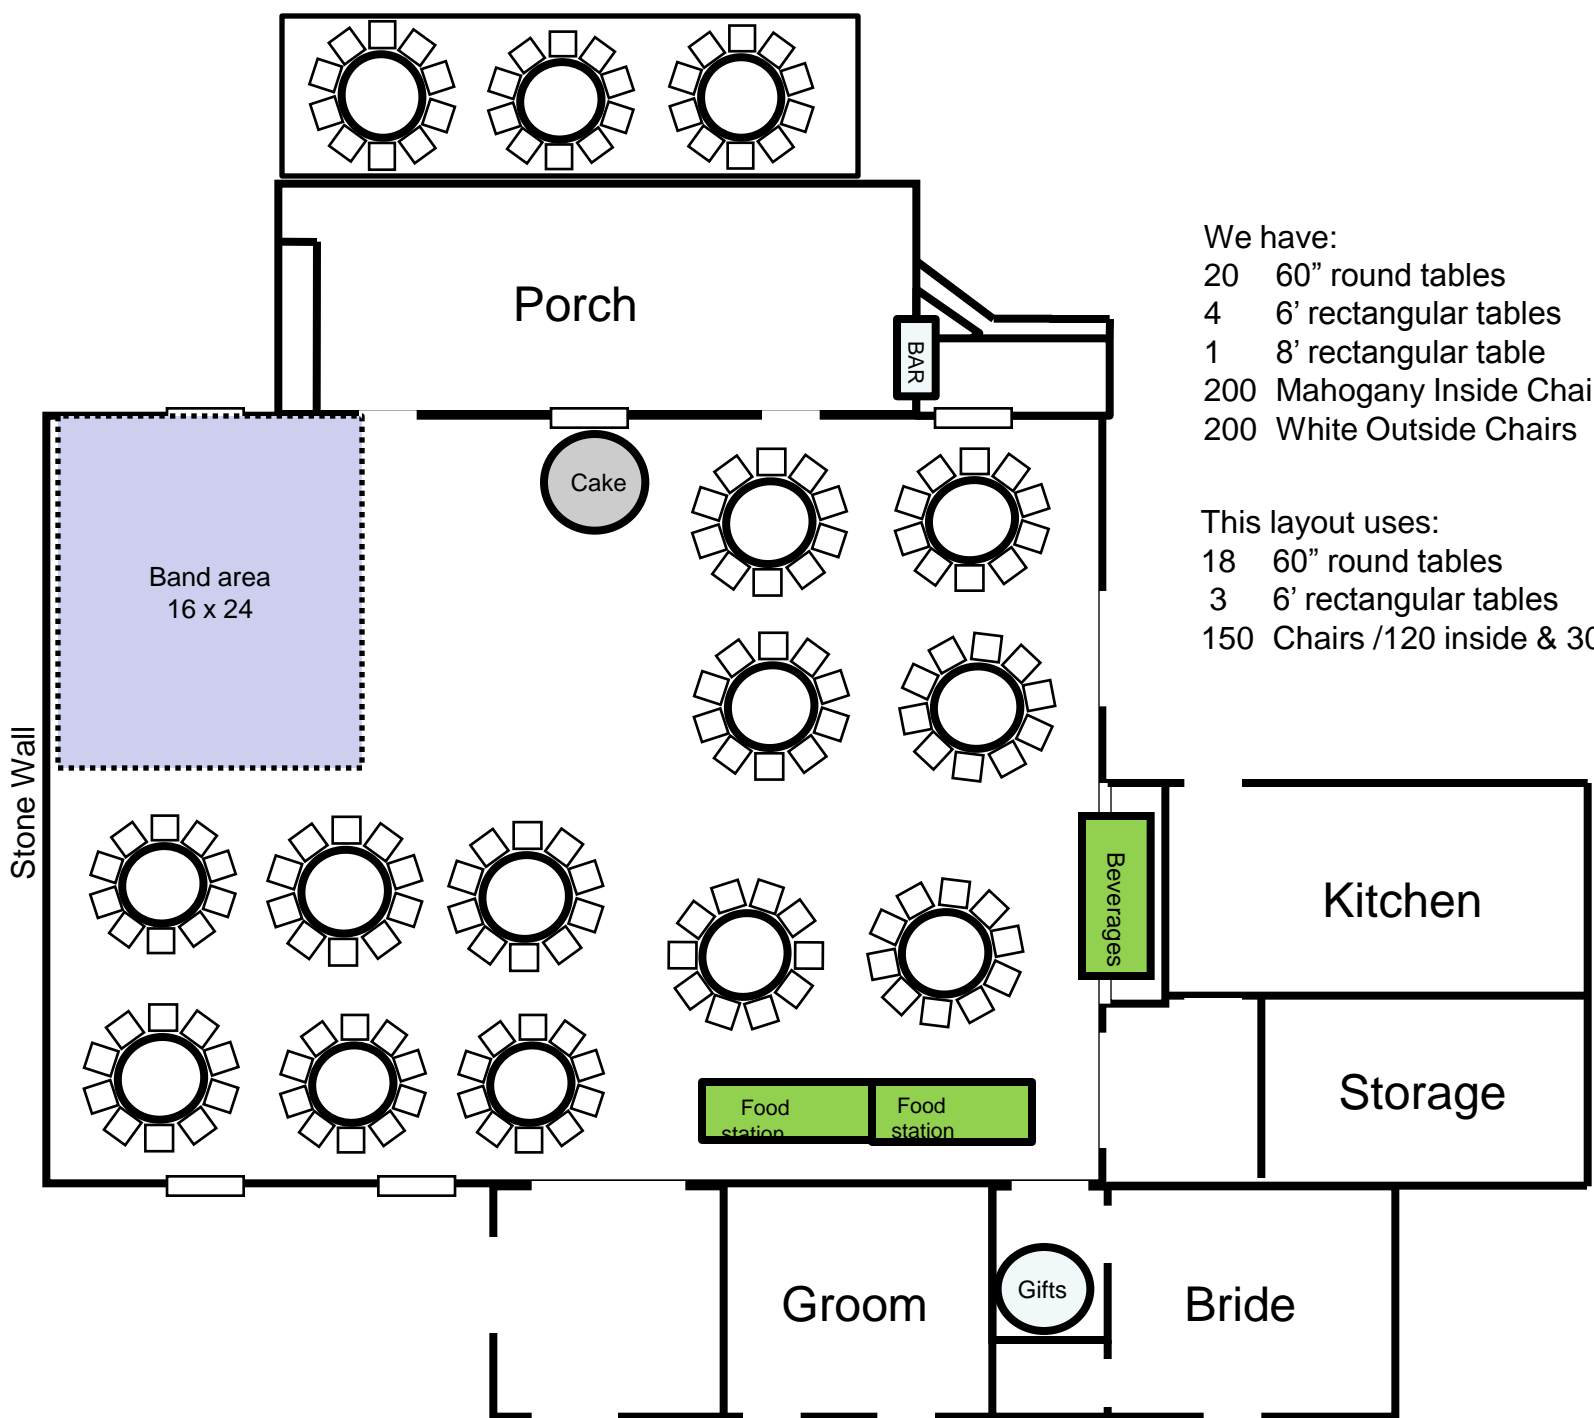

We have:
 20 60" round tables
 4 6' rectangular tables
 1 8' rectangular table
 200 Mahogany Inside Chairs
 200 White Outside Chairs

This layout uses:
 17 60" round tables
 4 6' rectangular tables
 160 Chairs

We have:

- 20 60" round tables
- 4 6' rectangular tables
- 200 Mahogany Inside Chairs
- 200 White Outside Chairs

This layout uses:

- 20 60" round tables
- 4 6' rectangular tables
- 172 Chairs

We have:
 20 60" round tables
 4 6' rectangular tables
 200 Mahogany Inside Chairs
 200 White Outside Chairs

This layout for Sept 27 2009 uses:
 14 60" round tables ASEC
 4 6' rectangular tables -ASEC
 2 8' rectangular tables - Caterer
 160 Chairs /140 inside & 20 outside

We have:

- 20 60" round tables
- 4 6' rectangular tables
- 1 8' rectangular table
- 200 Mahogany Inside Chairs
- 200 White Outside Chairs

This layout uses:

- 18 60" round tables
- 3 6' rectangular tables
- 150 Chairs /120 inside & 30 outside

We have:
 20 60" round tables
 4 6' rectangular tables
 200 Mahogany Inside Chairs
 200 White Outside Chairs