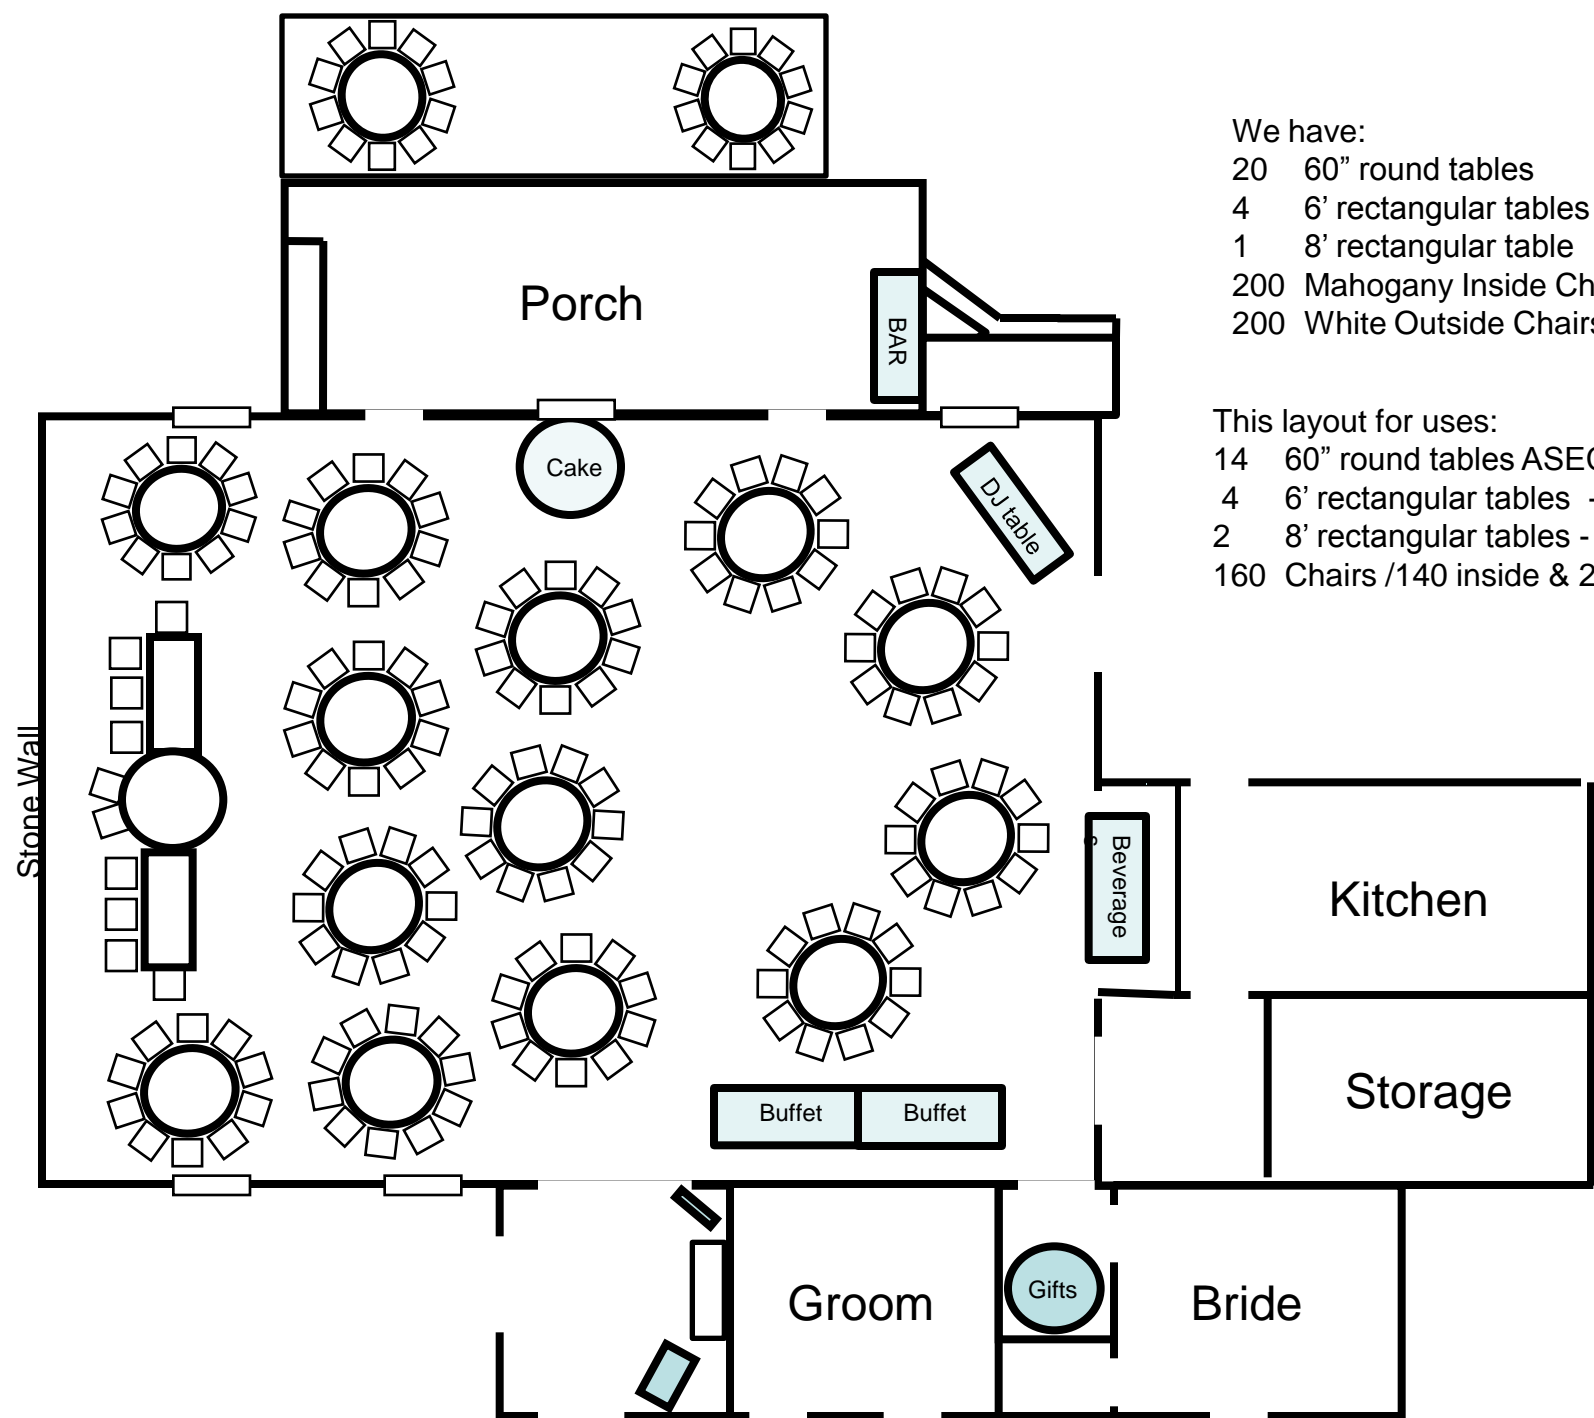

We have:
 20 60" round tables
 4 6' rectangular tables
 1 8' rectangular table
 200 Mahogany Inside Chairs
 200 White Outside Chairs

This layout uses:
 18 60" round tables
 5 6' rectangular tables
 160 Chairs /140 inside & 20 outside

We have:
 20 60" round tables
 4 6' rectangular tables
 1 8' rectangular table
 200 Mahogany Inside Chairs
 200 White Outside Chairs

This layout for uses:
 14 60" round tables ASEC
 4 6' rectangular tables - ASEC
 2 8' rectangular tables - Caterer
 160 Chairs /140 inside & 20 outside

We have:
 20 60" round tables
 4 6' rectangular tables
 1 8' rectangular table
 200 Mahogany Inside Chairs
 200 White Outside Chairs

This layout uses:
 18 60" round tables
 4 6' rectangular tables
 180 Chairs /150 inside & 30 outside

Stone Accent Wall

Each shelf is 12" wide and 8" deep