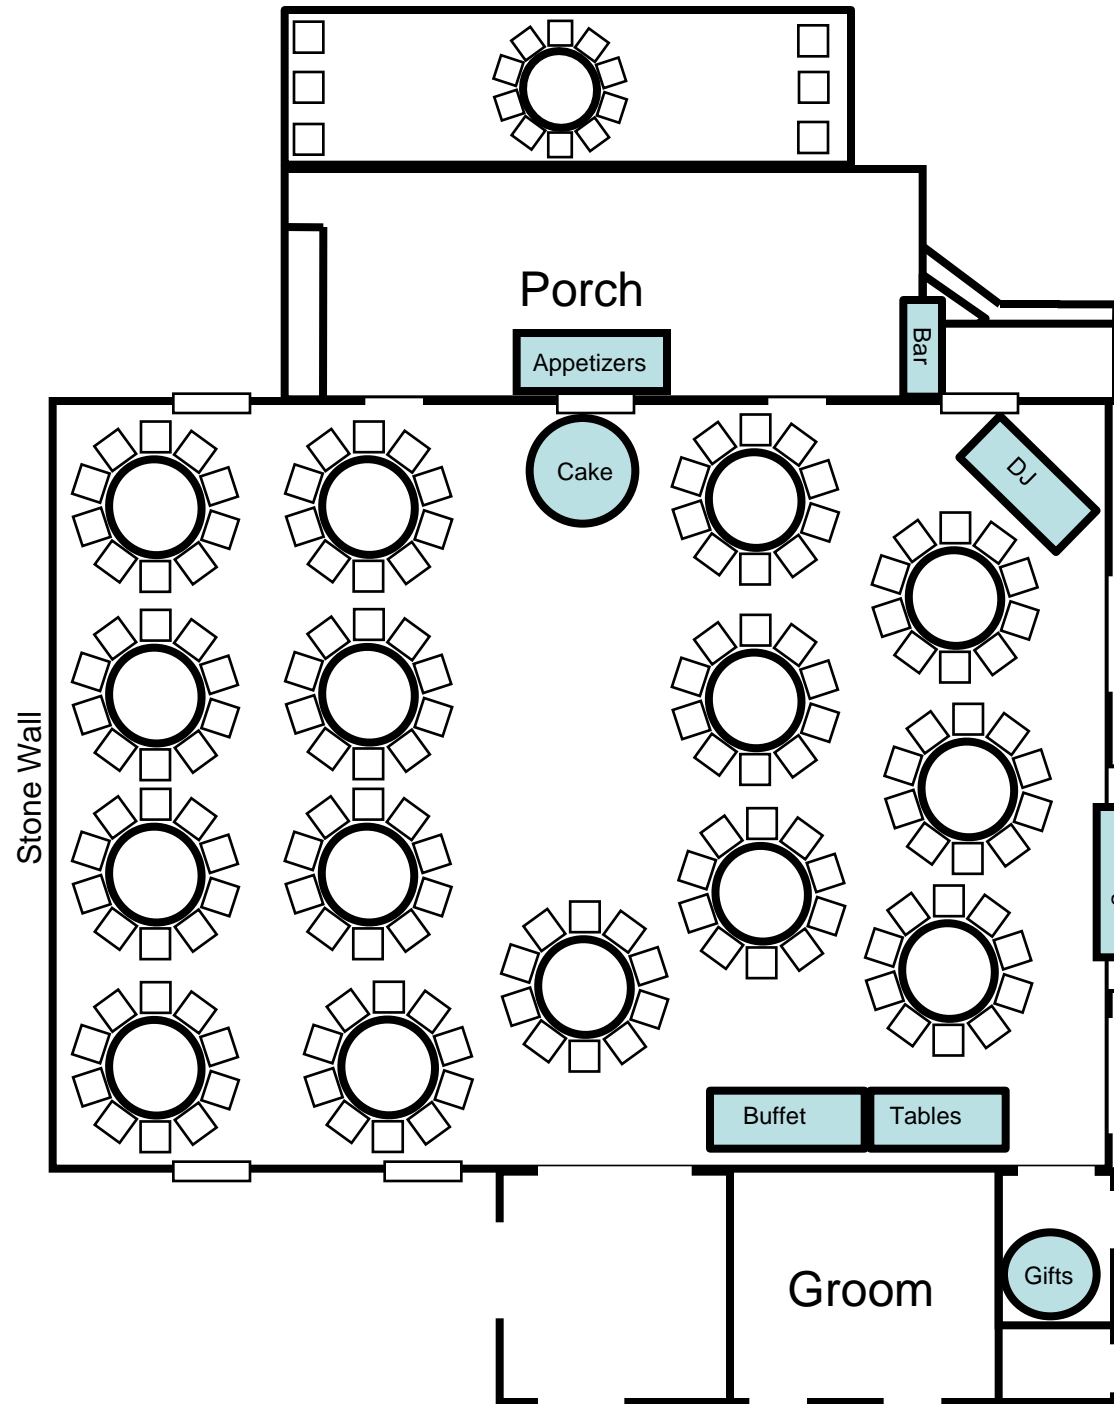

We have:
 20 60" round tables
 4 6' rectangular tables
 1 8' rectangular table
 200 Mahogany Inside Chairs
 200 White Outside Chairs

This layout uses:
 18 60" round tables
 5 6' rectangular tables
 160 Chairs /140 inside & 20 outside

We have:
 20 60" round tables
 4 6' rectangular tables
 1 8' rectangular table
 200 Mahogany Inside Chairs
 200 White Outside Chairs

This layout for uses:
 14 60" round tables ASEC
 4 6' rectangular tables - ASEC
 2 8' rectangular tables - Caterer
 160 Chairs /140 inside & 20 outside

We have:
 20 60" round tables
 4 6' rectangular tables
 1 8' rectangular table
 200 Mahogany Inside Chairs
 200 White Outside Chairs

This layout uses:
 18 60" round tables
 4 6' rectangular tables
 180 Chairs /150 inside & 30 outside

Stone Accent Wall

Each shelf is 12" wide and 8" deep