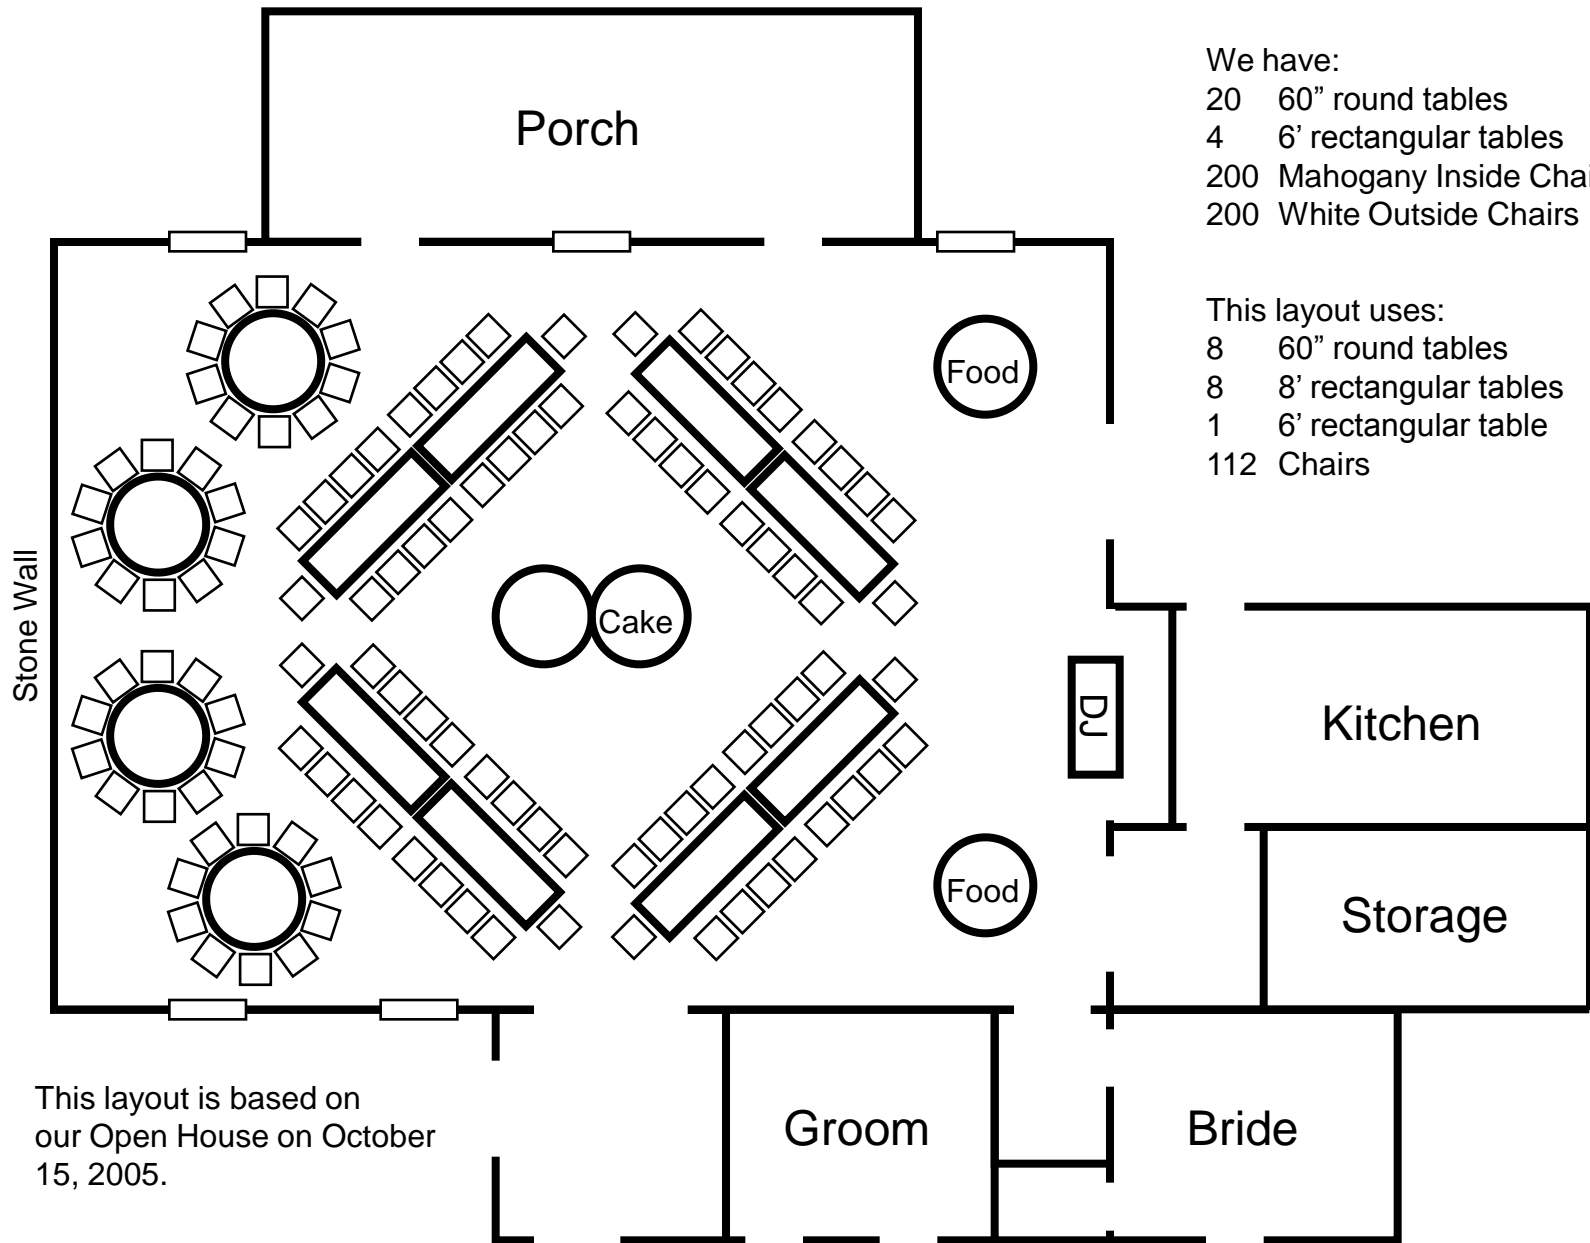

We have:

- 20 60" round tables
- 4 6' rectangular tables
- 200 Mahogany Inside Chairs
- 200 White Outside Chairs

This layout uses:

- 20 60" round tables
- 4 6' rectangular tables
- 172 Chairs

We have:
 20 60" round tables
 4 6' rectangular tables
 200 Mahogany Inside Chairs
 200 White Outside Chairs

This layout for Sept 27 2009 uses:
 14 60" round tables ASEC
 4 6' rectangular tables -ASEC
 2 8' rectangular tables - Caterer
 160 Chairs /140 inside & 20 outside

We have:

- 20 60" round tables
- 4 6' rectangular tables
- 1 8' rectangular table
- 200 Mahogany Inside Chairs
- 200 White Outside Chairs

This layout uses:

- 18 60" round tables
- 3 6' rectangular tables
- 150 Chairs /120 inside & 30 outside

We have:
 20 60" round tables
 4 6' rectangular tables
 200 Mahogany Inside Chairs
 200 White Outside Chairs

This layout uses:
 8 60" round tables
 8 8' rectangular tables
 1 6' rectangular table
 112 Chairs

This layout is based on
 our Open House on October
 15, 2005.

- We have:
- 20 60" round tables
 - 4 6' rectangular tables
 - 200 Mahogany Inside Chairs
 - 200 White Outside Chairs