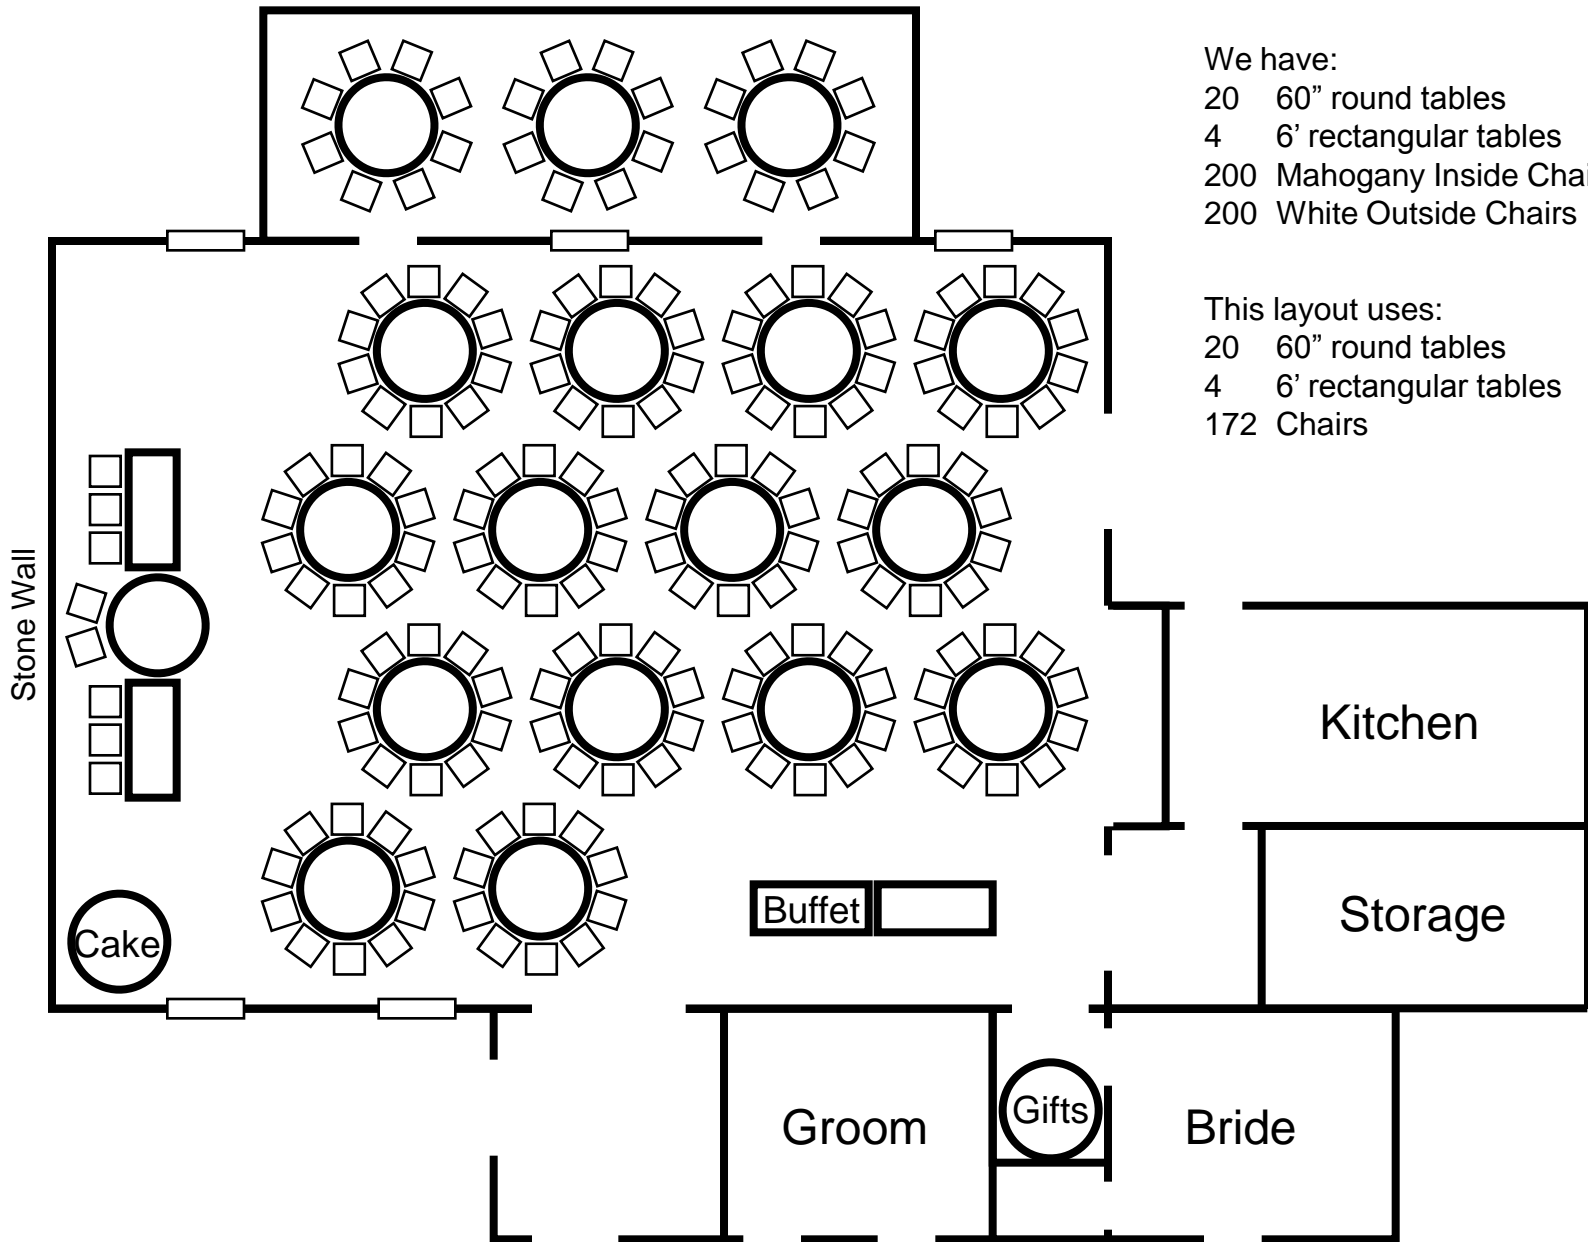

We have:

- 20 60" round tables
- 4 6' rectangular tables
- 200 Mahogany Inside Chairs
- 200 White Outside Chairs

This layout uses:

- 20 60" round tables
- 4 6' rectangular tables
- 172 Chairs