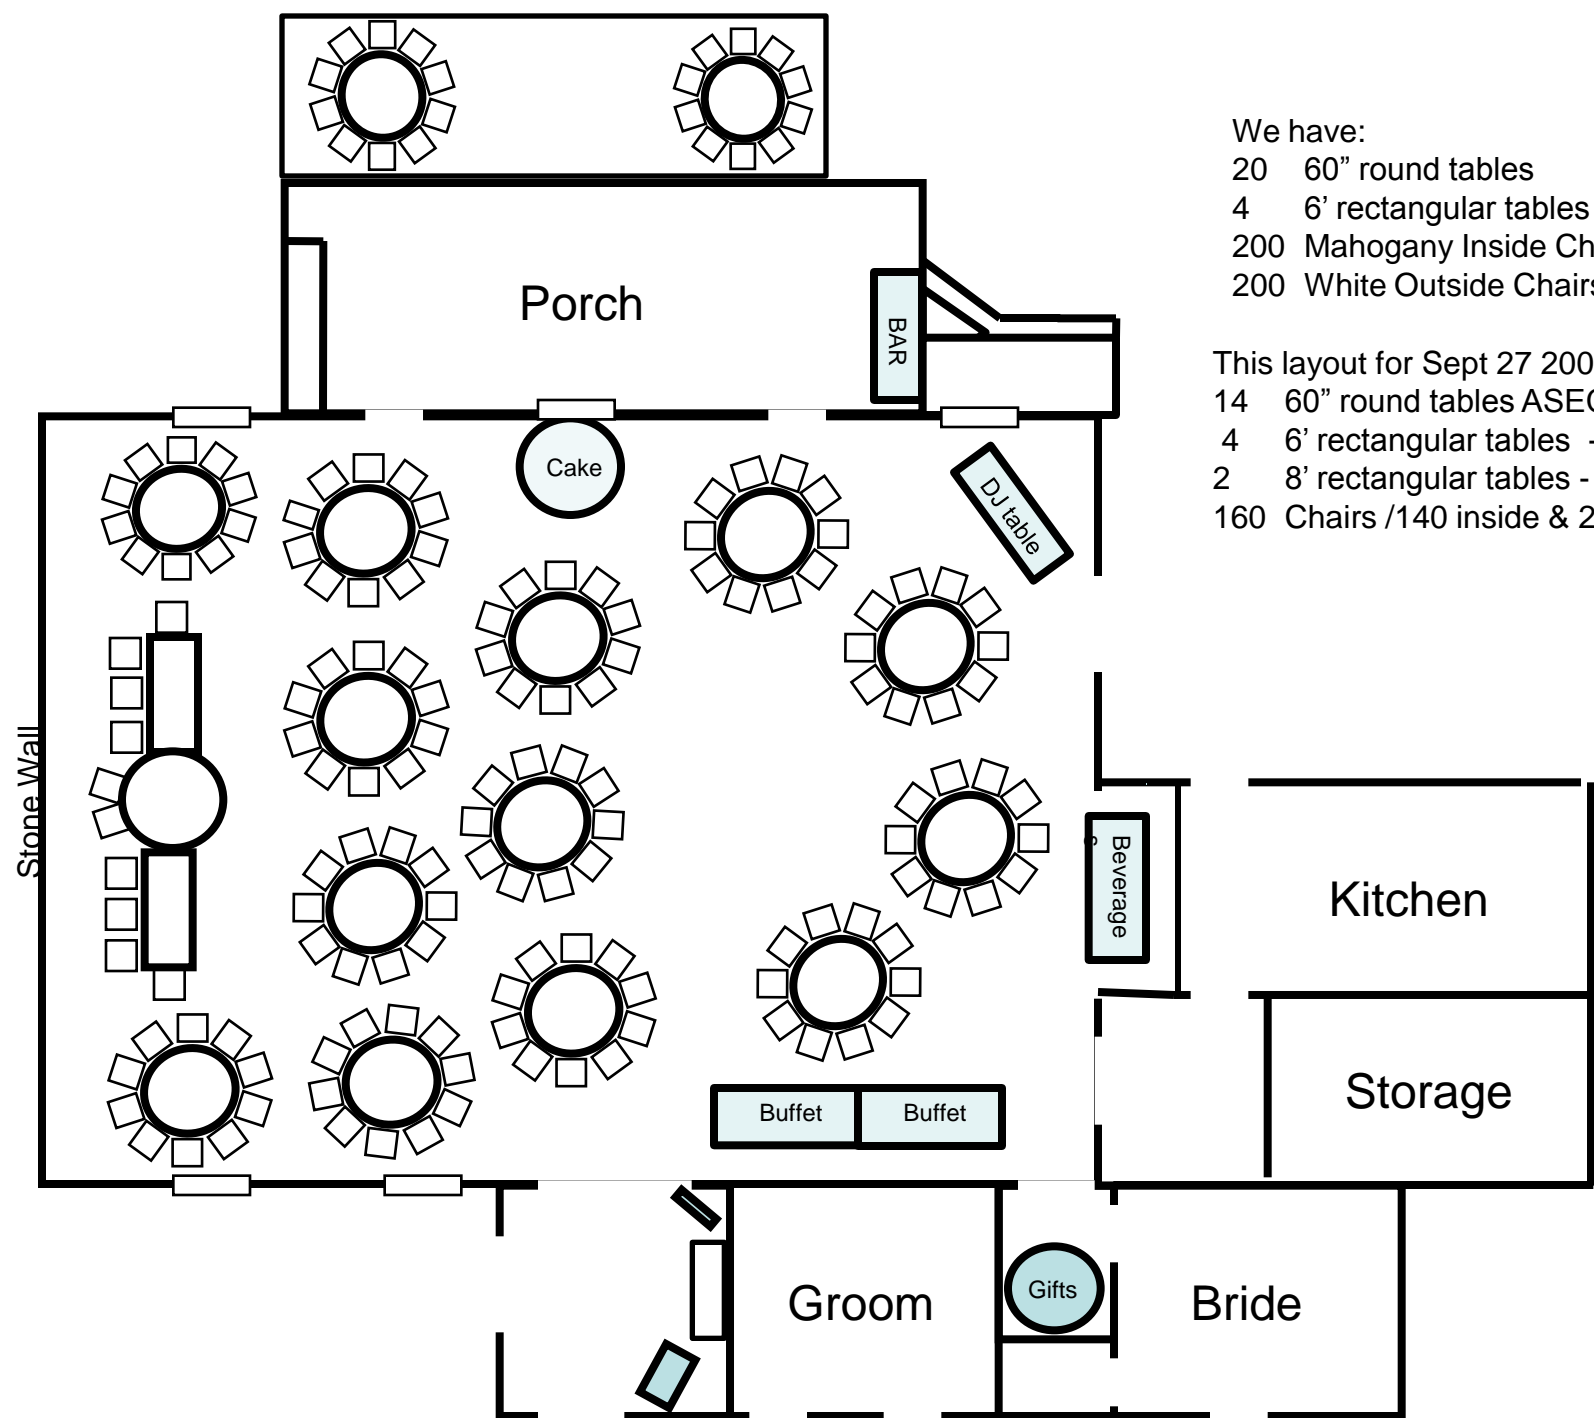

We have:
 20 60" round tables
 4 6' rectangular tables
 1 8' rectangular table
 200 Mahogany Inside Chairs
 200 White Outside Chairs

This layout uses:
 18 60" round tables
 4 6' rectangular tables
 180 Chairs /150 inside & 30 outside

We have:
 20 60" round tables
 4 6' rectangular tables
 1 8' rectangular table
 200 Mahogany Inside Chairs
 200 White Outside Chairs

This layout uses:
 17 60" round tables
 4 6' rectangular tables
 160 Chairs

We have:

- 20 60" round tables
- 4 6' rectangular tables
- 200 Mahogany Inside Chairs
- 200 White Outside Chairs

This layout uses:

- 20 60" round tables
- 4 6' rectangular tables
- 172 Chairs

We have:
 20 60" round tables
 4 6' rectangular tables
 200 Mahogany Inside Chairs
 200 White Outside Chairs

Stone Accent Wall

Each shelf is 12" wide and 8" deep