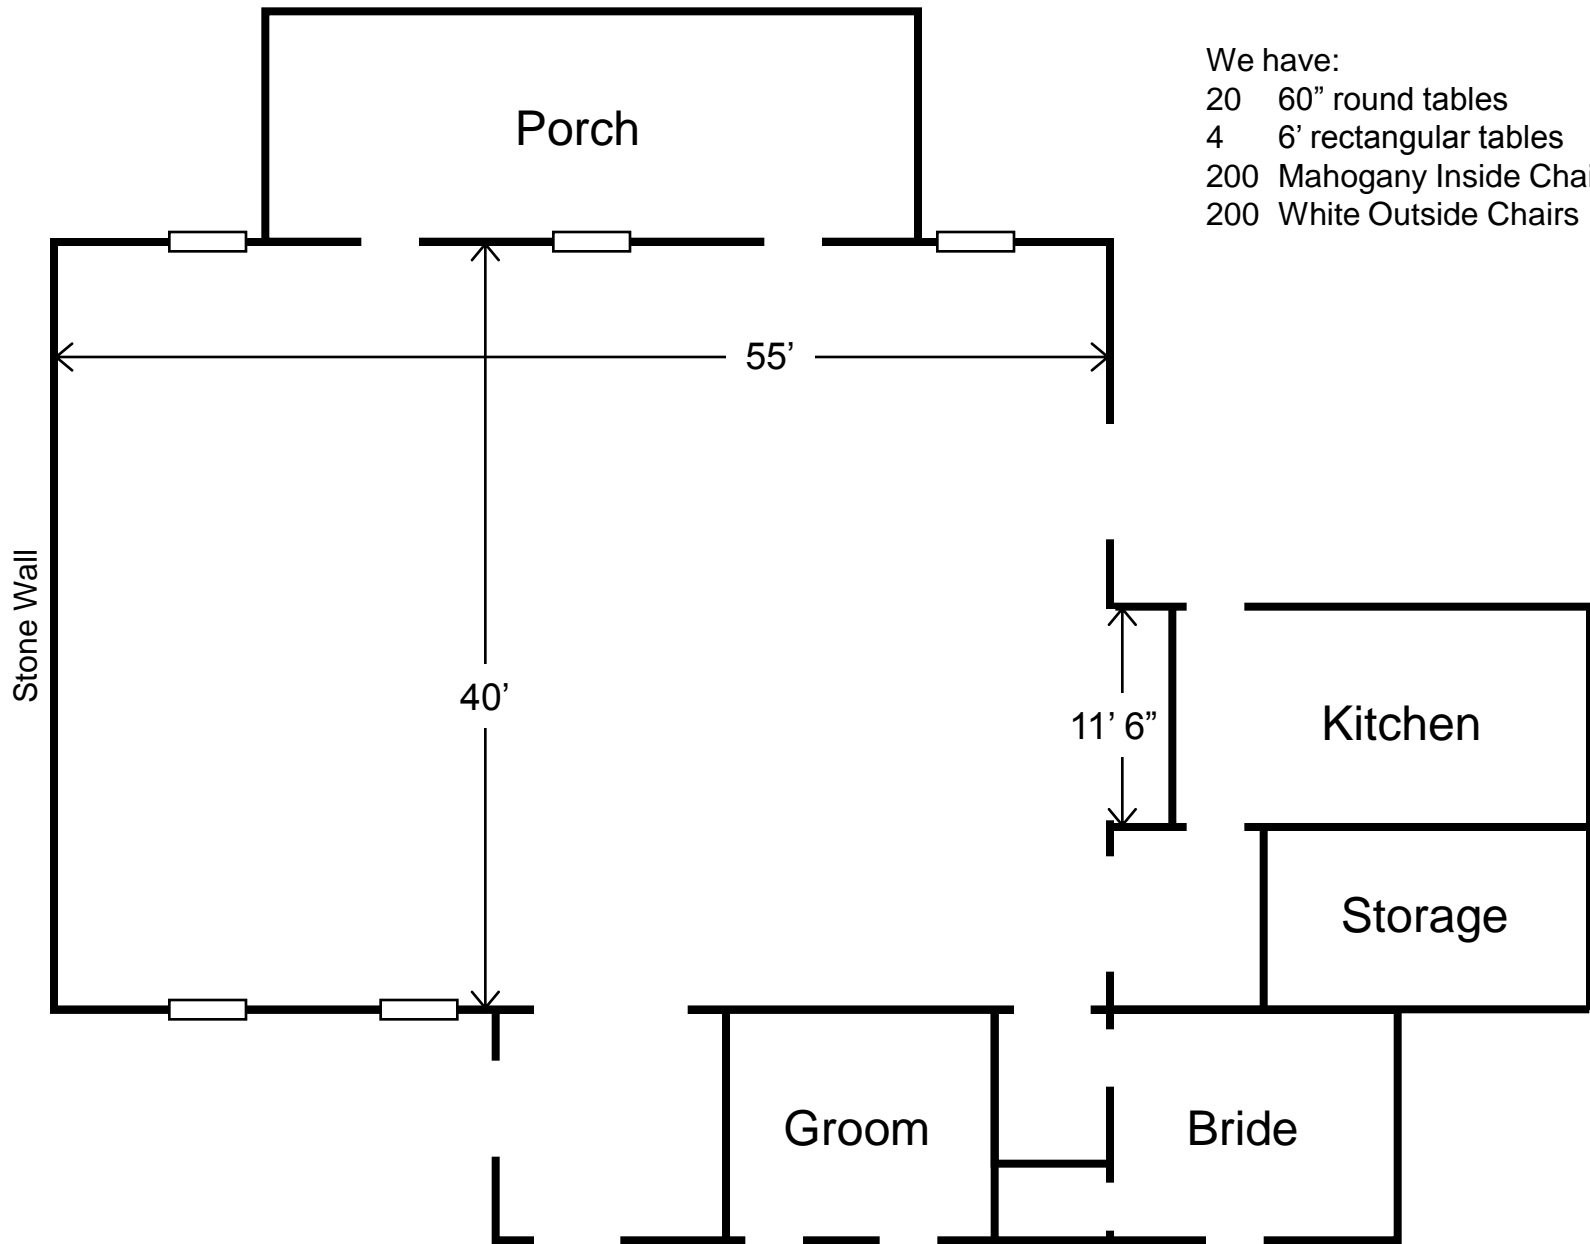

This layout for Sept 27 2009 uses:
 14 60" round tables ASEC
 4 6' rectangular tables -ASEC
 2 8' rectangular tables - Caterer
 160 Chairs /140 inside & 20 outside

We have:

- 20 60" round tables
- 4 6' rectangular tables
- 1 8' rectangular table
- 200 Mahogany Inside Chairs
- 200 White Outside Chairs

This layout uses:

- 18 60" round tables
- 3 6' rectangular tables
- 150 Chairs /120 inside & 30 outside

We have:
 20 60" round tables
 4 6' rectangular tables
 200 Mahogany Inside Chairs
 200 White Outside Chairs

This layout uses:
 8 60" round tables
 8 8' rectangular tables
 1 6' rectangular table
 112 Chairs

This layout is based on
 our Open House on October
 15, 2005.

- We have:
- 20 60" round tables
 - 4 6' rectangular tables
 - 200 Mahogany Inside Chairs
 - 200 White Outside Chairs

Stone Accent Wall

Each shelf is 12" wide and 8" deep