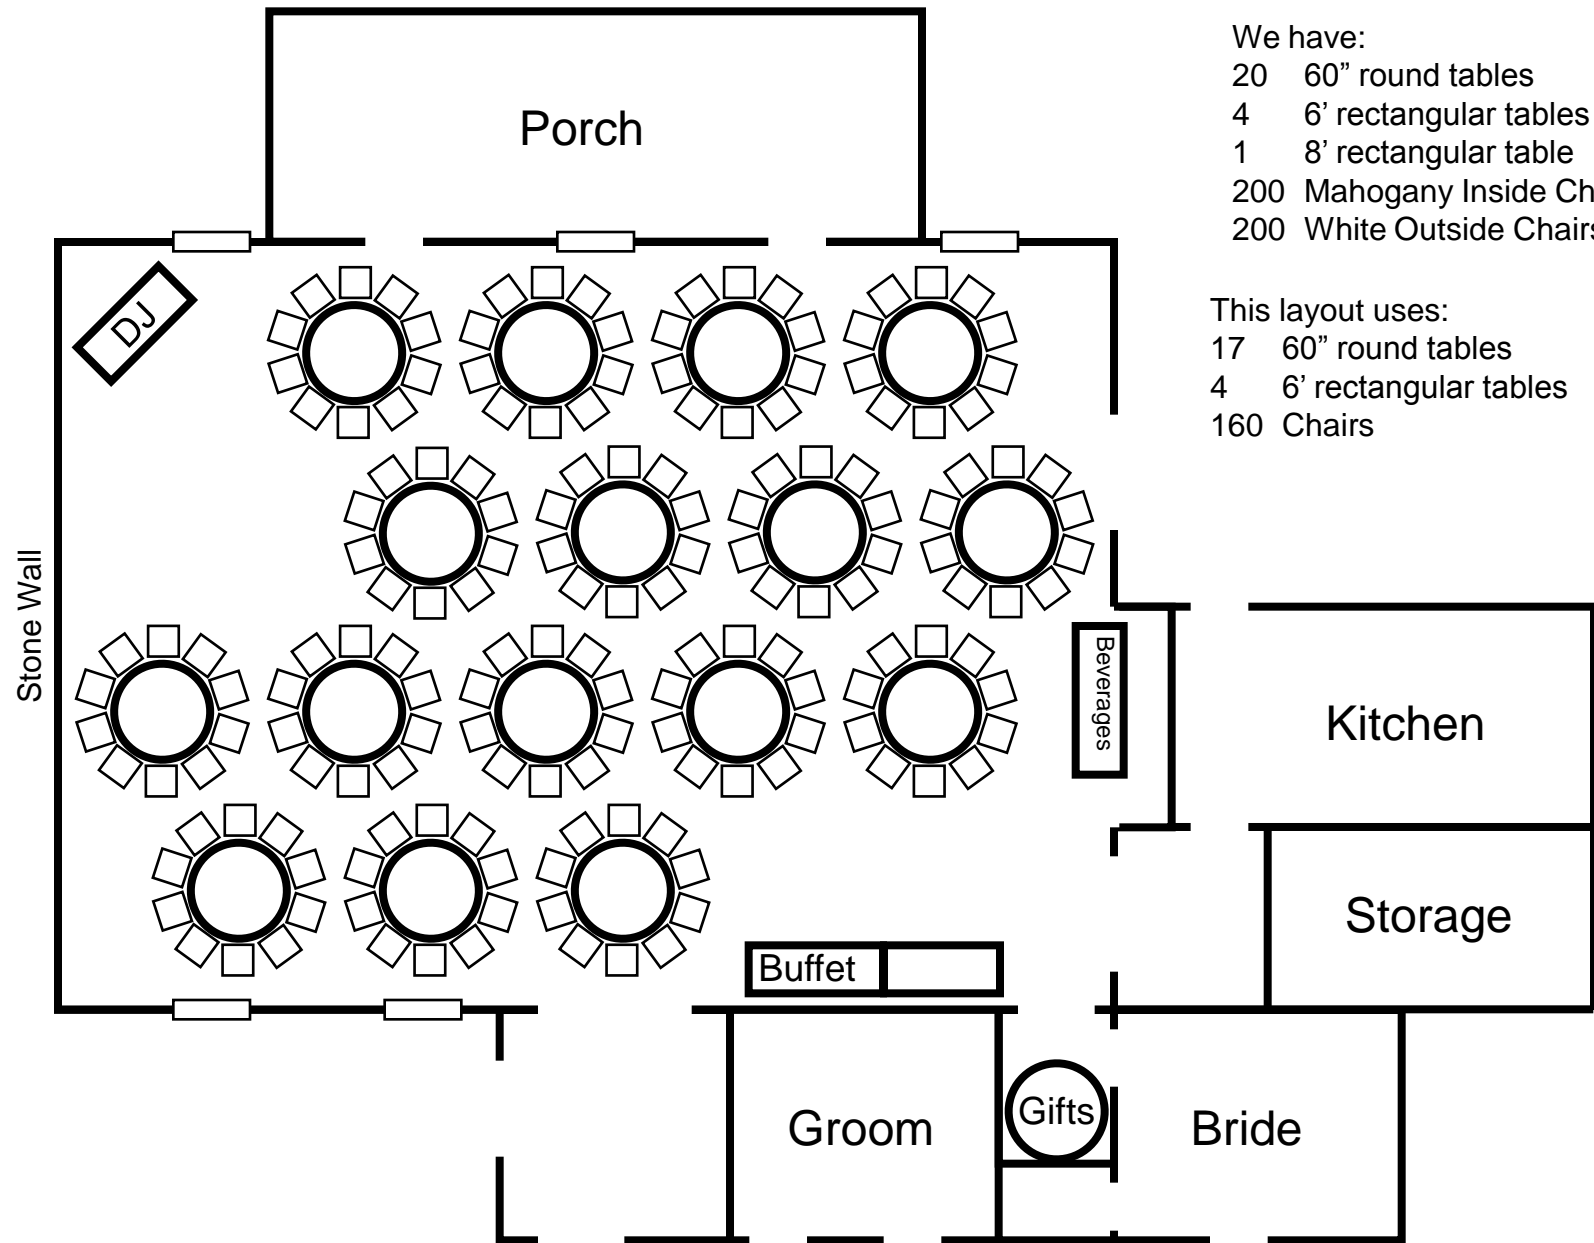

We have:
20 60" round tables
4 6' rectangular tables
1 8' rectangular table
200 Mahogany Inside Chairs
200 White Outside Chairs

This layout uses:
17 60" round tables
4 6' rectangular tables
160 Chairs